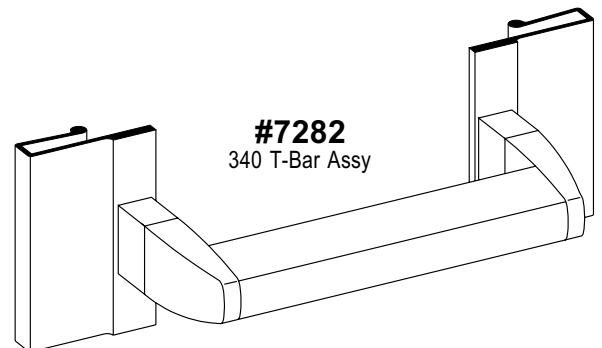

**#2333**  
SC-556/64774  
Tub Track  
with V-191 Vinyl

**SC-907**  
60103  
7/8" Tub Fill

**#4013**  
340 Bottom Guide

**#8241**  
340 Jamb  
Bumper Assy

**#5095**  
Acorn Nut

**#4106**  
Plastic Wall Anchors

**SC-805**  
63135  
Towel Bar

**#4125**  
T-Bar Brkt & Sleeve

**SC-878**  
65766  
340/640 90° Post

**#4129**  
340 Pull Handle  
with V-294 Vinyl

**#7282**  
340 T-Bar Assy

**SC-879**  
65767  
340/640 135° Post