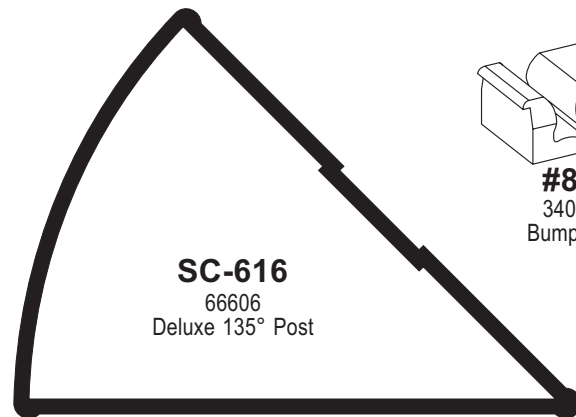

SC-616
66606
Deluxe 135° Post

#8241
340 Jamb
Bumper Assy

**#7304, 7305, 7306, 7307,
7308, 7309**

Acrylic T-Bar Assy
for 340D/1040