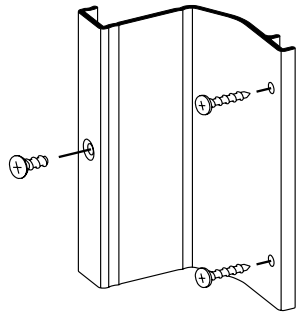

SC-583
65939
540 Header

SC-586
65938
540 Wall Jamb

SC-585
66259
540 Side Rail

#4106
Plastic Wall Anchors

#4357
HD Roller Bearing
w/Screw #4082

#8553
V-299
540 Bottom Silencer

SC-600
66244
540 Top Rail

SC-634
67256
540 Towel Bar

V-51
Glazing Vinyl
for 1/8" glass

V-52
Glazing Vinyl
for 5/32" glass

V-53
Glazing Vinyl
for 3/16" glass

SC-587
66257
540 Bottom Rail

#4059
540 Towel
Bar Brackets

#4060
540 Finger Pulls

#4048
Panel Guide
with Screw

#4145
Jamb Bumper
with Spacer

SC-602
66258
540 Tub Track

SC-603
66245
540 E-Track
(Not A Stock Item)

#4142
Adjustment Wrench