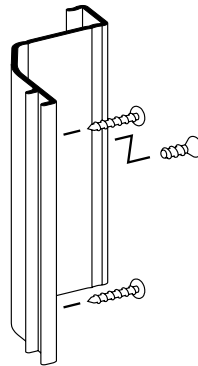

SC-583
65939
540 Header

SC-586
65938
540 Wall Jamb

SC-585
66259
540 Side Rail

#4106
Plastic Wall Anchors

#4357
HD Roller Bearing
w/Screw #4082

#8553
V-299
540 Bottom Silencer

SC-600
66244
540 Top Rail

SC-634
67256
540 Towel Bar

V-51
Glazing Vinyl
for 1/8" glass

V-52
Glazing Vinyl
for 5/32" glass

V-53
Glazing Vinyl
for 3/16" glass

SC-587
66257
540 Bottom Rail

#4059
540 Towel
Bar Brackets

#4060
540 Finger Pulls

#4048
Panel Guide
with Screw

#4145
Jamb Bumper
with Spacer

SC-602
66258
540 Tub Track

SC-603
66245
540 E-Track
(Not A Stock Item)

#4142
Adjustment Wrench