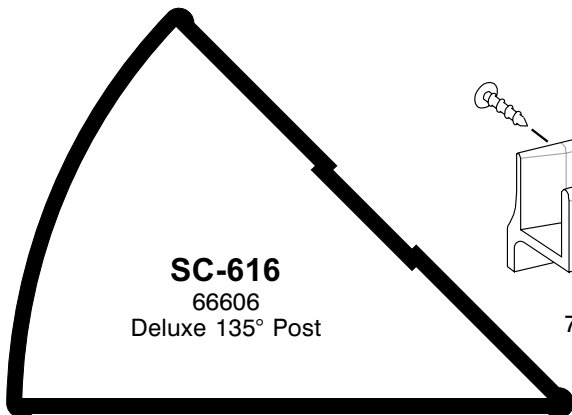

SC-629
67041
Curb Fill

SC-615
66605
Deluxe 90° Post

TUBULAR TOWEL BAR

- #4402 = 20"
- #4404 = 22"
- #4406 = 24"
- #4408 = 26"
- #4410 = 28"
- #4807 = 18"

SC-616
66606
Deluxe 135° Post

#4356
740D Panel Guide
with Screw