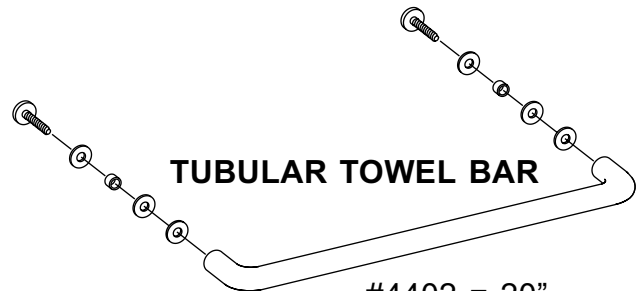

V-51
Glazing Vinyl
for 1/8" glass

V-52
Glazing Vinyl
for 5/32" glass

V-53
Glazing Vinyl
for 3/16" glass

#4357
HD Roller Bearing
w/Screw #4082

SC-626
66459
Top Rail

SC-627
66458
Bottom Rail

SC-628
66457
Side Rail

#4106
Plastic Wall Anchors

SC-647
68495
Wall Jamb
FILL

SC-625
66868
740D/1040
Wall Jamb

#4346
Wall Jamb Cover
for 740D/1040

#4339
Header T-Lock
for 740D/1040

SC-624
67027
740D Tub Track
with V-190 Vinyl

V-190
Vinyl Insert for
Framed Tub Track

SC-629
67041
Curb Fill

SC-615
66605
Deluxe 90° Post

TUBULAR TOWEL BAR

- #4402 = 20"
- #4404 = 22"
- #4406 = 24"
- #4408 = 26"
- #4410 = 28"
- #4807 = 18"

SC-616
66606
Deluxe 135° Post

#4356
740D Panel Guide
with Screw