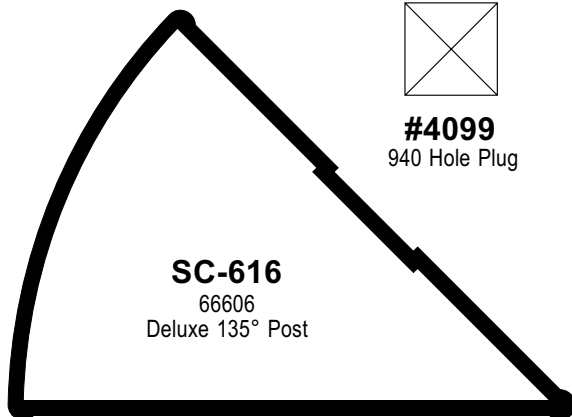

SC-616
66606
Deluxe 135° Post

#5115
5/64"
Allen Wrench

ALUMAX Bath Enclosures
940/950 Tri-Slider Bath Enclosure